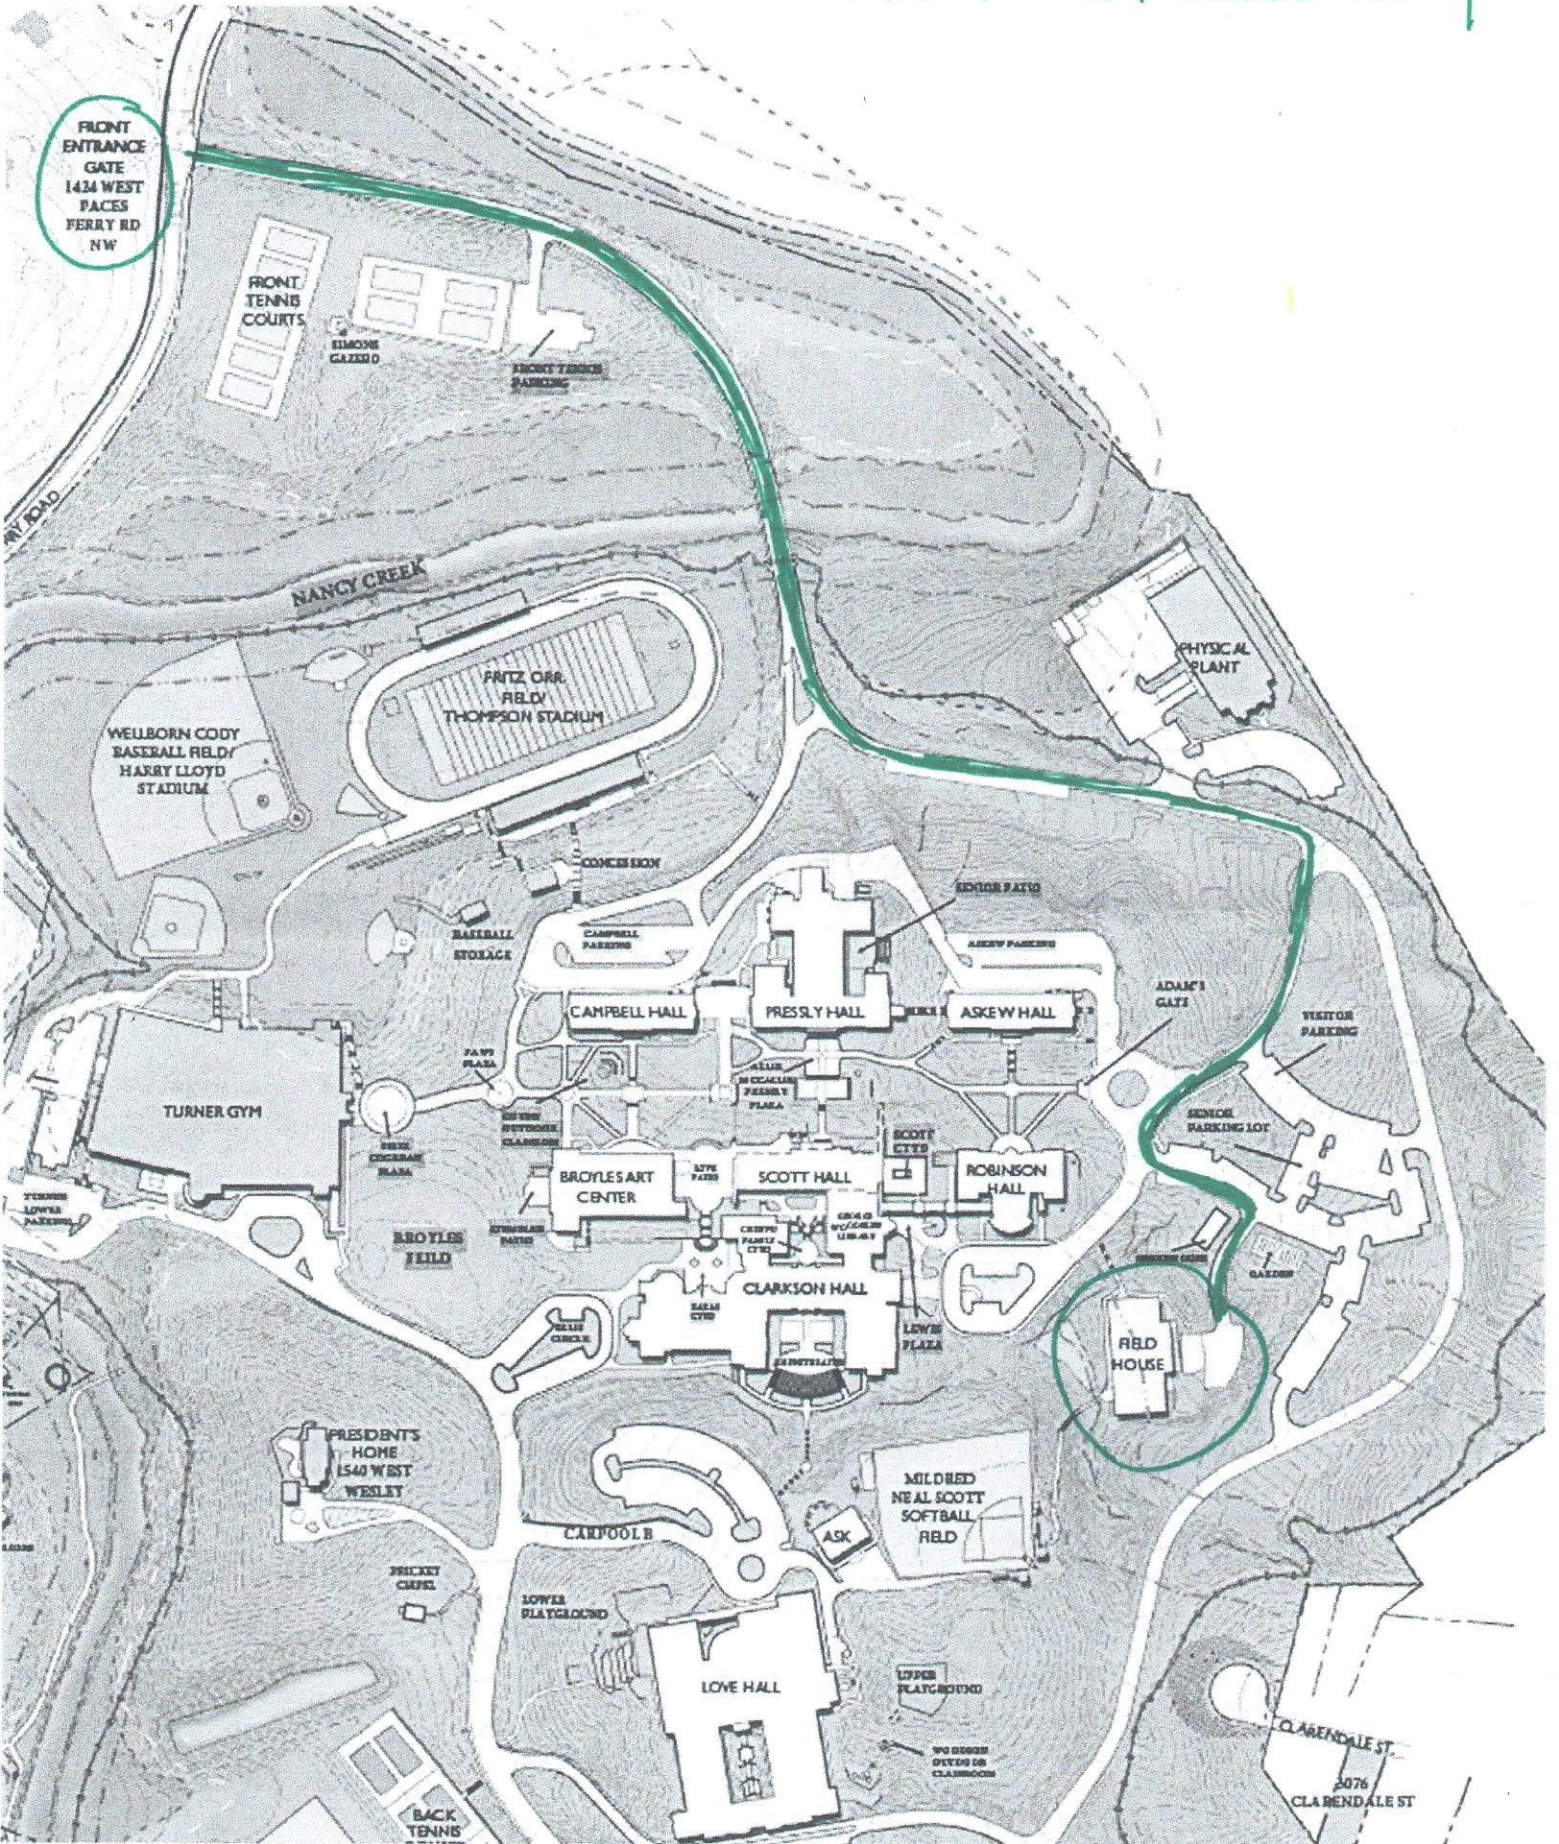

1424 W. Paces Ferry Rd

FRONT ENTRANCE GATE  
1424 WEST PACES FERRY RD NW

FRONT TENNIS COURTS

EMMONS GAZON

FRONT TENNIS PARKING

NANCY CREEK

WELLBORN CODY BASEBALL FIELD  
HARRY LLOYD STADIUM

FRTZ OFF. FIELD  
THOMPSON STADIUM

PHYSICAL PLANT

CONCRETE SHOP

BASEBALL STORAGE

CAMPBELL HALL

PRESSLY HALL

ASKEW HALL

ADAM'S GATE

VISITOR PARKING

TURNER GYM

PARK PLAZA

CAMPBELL PARKING

SCOTT PATIO

ASKEW PARKING

SENIOR PARKING LOT

BROYLES ART CENTER

SCOTT HALL

ROBINSON HALL

BROYLES FIELD

CLARKSON HALL

R&D HOUSE

PRESIDENTS HOME  
1540 WEST WESLEY

MILDRED NEAL SCOTT  
SOFTBALL FIELD

CARPOOLS

BRICKYARD